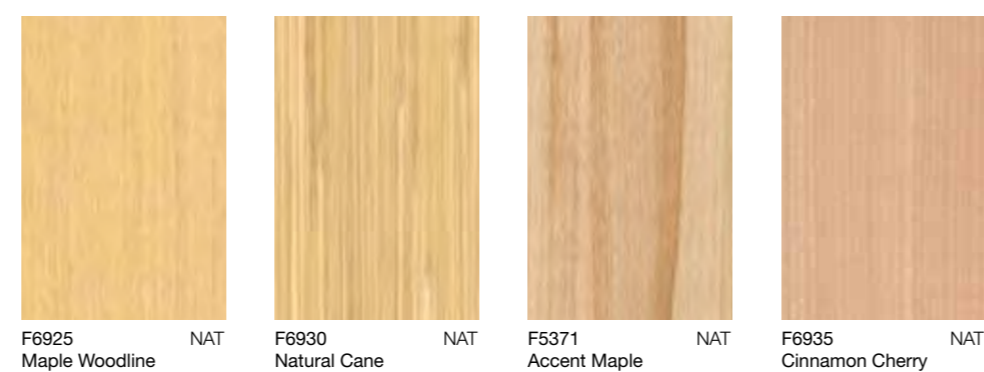

# Colors

MATTE 58<sup>™</sup>  
SURFACE FINISH by FORMICA GROUP

# Patterns

MATTE 58<sup>™</sup>  
SURFACE FINISH by FORMICA GROUP

# Woods

NATURELLE<sup>™</sup>  
PREMIUM FINISH by FORMICA GROUP