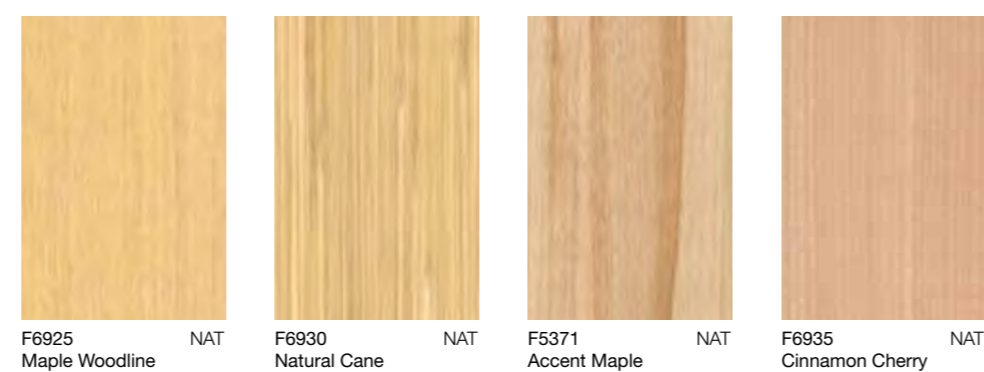

Colors

MATTE 58[™]
SURFACE FINISH by FORMICA GROUP

Patterns

MATTE 58[™]
SURFACE FINISH by FORMICA GROUP

Woods

NATURELLE[™]
PREMIUM FINISH by FORMICA GROUP

Woods

MATTE 58[™]
SURFACE FINISH by FORMICA GROUP